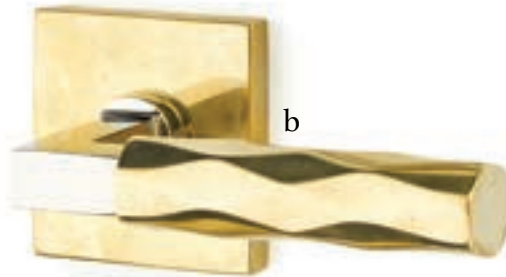

New level of customization. Choose your textured lever grip, stem design, and pair with any of our available rosettes options--in any mix of finishes--for hundreds of unique combinations, made just for you and your home project.

- a. **T-Bar** Polished Nickel - Lifetime . **Hammered** Polished Nickel - Lifetime with **Square Rosette** Polished Nickel - Lifetime
- b. **L-Square** Polished Nickel - Lifetime . **Tribeca** Unlacquered Brass with **Square Rosette** Unlacquered Brass
- c. **L-Square** Satin Brass . **Tribeca** Satin Brass with **Urban Modern Rosette** Satin Brass
- d. **L-Square** Polished Chrome . **Faceted** Flat Black with **Square Rosette** Flat Black
- e. **T-Bar** Unlacquered Brass . **Faceted** Polished Chrome with **Disk Rosette** Flat Black
- f. **T-Bar** Flat Black . **Knurled** Satin Brass with **Urban Modern Rosette** Flat Black