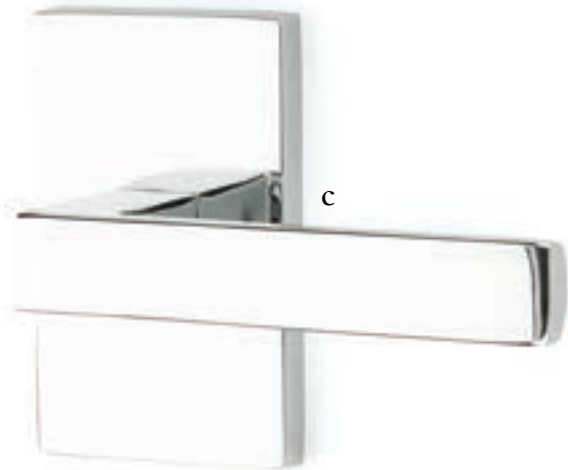

Passage & Privacy Leversets

With no predetermined combination of levers, rosettes and finishes, we let you define your own style.

a

b

c

d

e

- **a. Spencer Lever**
  with Square Rosette Satin Nickel
- **b. Myles Lever**
  with Disk Rosette Flat Black
- **c. Dumont Lever**
  with Modern Rectangular Rosette Polished Chrome
- **d. Aston Lever**
  with Disk Rosette Satin Brass
- **e. Freestone Lever**
  with Urban Modern Rosette Satin Nickel
- **f. Breslin Lever**
  with Square Rosette Polished Nickel - Lifetime

f