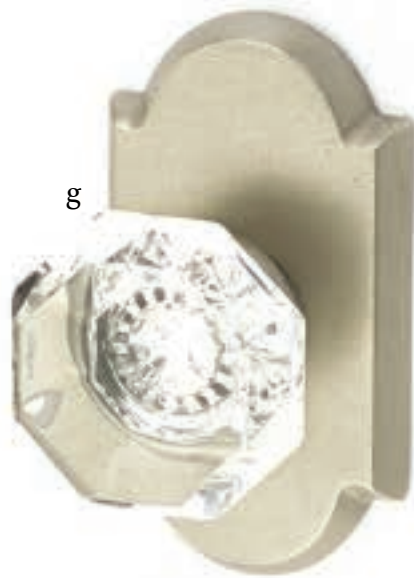

c

d

e

f

g

h

- a. Modern Disc Crystal Knob**
with #6 Rosette Medium Bronze Patina
- b. Lowell Crystal Knob**
with #4 Rosette Tumbled White Bronze
- c. Providence Crystal Knob**
with #3 Rosette Tumbled White Bronze
- d. Bronze Egg Knob**
with #3 Rosette Medium Bronze Patina
- e. Round Knob**
with #6 Rosette Medium Bronze Patina
- f. Winchester Knob**
with #4 Rosette Flat Black Bronze Patina
- g. Old Town Crystal Knob**
with #1 Rosette Tumbled White Bronze
- h. Butte Knob**
with #2 Rosette Flat Black Bronze Patina