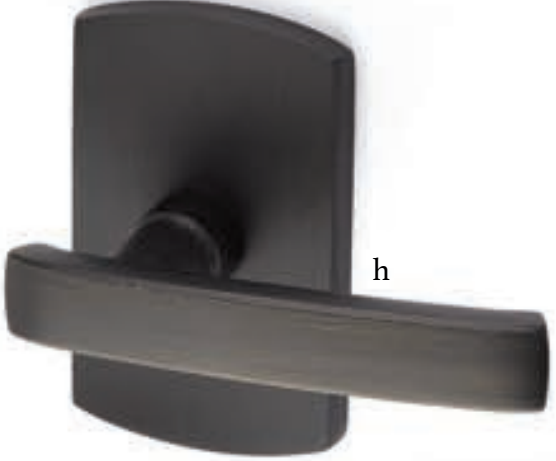

- **d. Durango Lever**
  with #1 Rosette Medium Bronze Patina
- **e. Teton Lever**
  with #6 Rosette Medium Bronze Patina
- **f. Aurora Lever**
  with #4 Rosette Flat Black Bronze Patina
- **g. Montrose Lever**
  with #3 Rosette Tumbled White Bronze
- **h. Yuma Lever**
  with #4 Rosette Medium Bronze Patina
- **i. Lariat Lever**
  with #6 Rosette Tumbled White Bronze
- **j. Cody Lever**
  with #2 Rosette Medium Bronze Patina