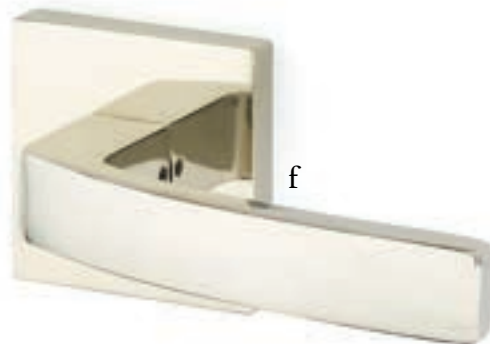

Passage & Privacy Leversets

With no predetermined combination of levers, rosettes and finishes, we let you define your own style.

a

b

c

d

e

- **a. Spencer Lever**
  with Square Rosette Satin Nickel
- **b. Myles Lever**
  with Disk Rosette Flat Black
- **c. Dumont Lever**
  with Modern Rectangular Rosette Polished Chrome
- **d. Aston Lever**
  with Disk Rosette Satin Brass
- **e. Freestone Lever**
  with Urban Modern Rosette Satin Nickel
- **f. Breslin Lever**
  with Square Rosette Polished Nickel - Lifetime

f