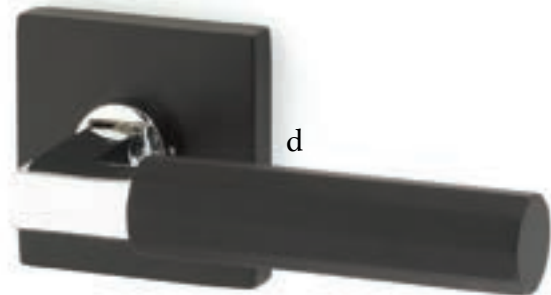

New level of customization. Choose your textured lever grip, stem design, and pair with any of our available rosettes options--in any mix of finishes--for hundreds of unique combinations, made just for you and your home project.

- a. **T-Bar** Polished Nickel - Lifetime . **Hammered** Polished Nickel - Lifetime with **Square Rosette** Polished Nickel - Lifetime
- b. **L-Square** Polished Nickel - Lifetime . **Tribeca** Unlacquered Brass with **Square Rosette** Unlacquered Brass
- c. **L-Square** Satin Brass . **Tribeca** Satin Brass with **Urban Modern Rosette** Satin Brass
- d. **L-Square** Polished Chrome . **Faceted** Flat Black with **Square Rosette** Flat Black
- e. **T-Bar** Unlacquered Brass . **Faceted** Polished Chrome with **Disk Rosette** Flat Black
- f. **T-Bar** Flat Black . **Knurled** Satin Brass with **Urban Modern Rosette** Flat Black