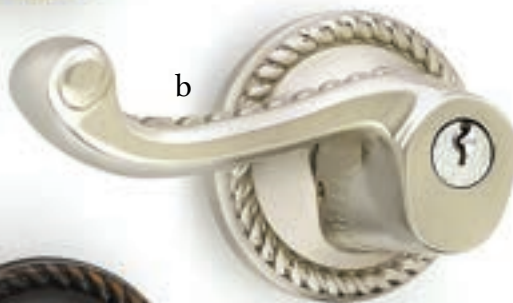

Imperial
French Antique

Deadbolts

Rope Deadbolt
Pewter

Rope Deadbolt
Polished Brass - Lifetime

Knoxville Deadbolt
Oil Rubbed Bronze

Knoxville Deadbolt
Polished Chrome

a

b

c

d

Key-in Knob/Lever Locksets

- a. **Rope Key-in-Knob**
with Rope Rosette French Antique
- b. **Rope Key-in-Lever**
with Rope Rosette Satin Nickel
- c. **Rope Key-in-Lever**
with Rope Rosette Oil Rubbed Bronze
- d. **Rope Key-in-Knob**
with Rope Rosette Oil Rubbed Bronze

Sideplate Locksets

Decorated styles with Victorian and Colonial influences.
Emtek sideplate locks are available in both keyed and non-keyed functions.

Victoria Keyed
3-5/8" C-to-C with Victoria Knob
Oil Rubbed Bronze