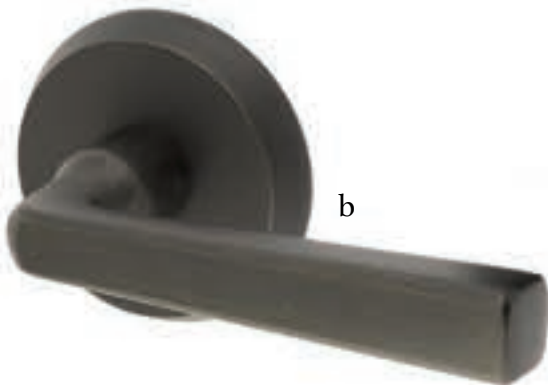

Passage & Privacy Leversets

Mix and match rustic levers, rosettes, and finishes showcase a durable style in a bronze patina finish.

a

b

c

- a. Bryce Lever
  with #3 Rosette Medium Bronze Patina
- b. Cimarron Lever
  with #2 Rosette Medium Bronze Patina
- c. Mariposa Lever
  with #4 Rosette Tumbled White Bronze