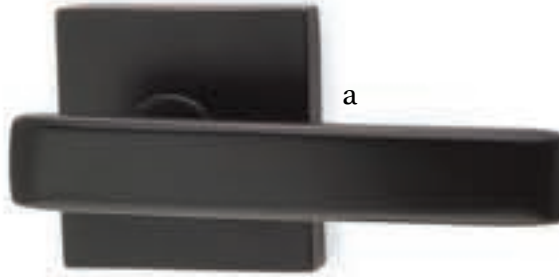

Passage & Privacy Leversets

With no predetermined combination of levers, rosettes and finishes, we let you define your own style.