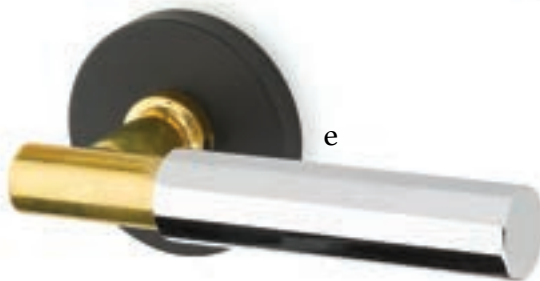

New level of customization. Choose your textured lever grip, stem design, and pair with any of our available rosettes options--in any mix of finishes--for hundreds of unique combinations, made just for you and your home project.

- a. **T-Bar** Polished Nickel - Lifetime . **Hammered** Polished Nickel - Lifetime with **Square Rosette** Polished Nickel - Lifetime
- b. **L-Square** Polished Nickel - Lifetime . **Tribeca** Unlacquered Brass with **Square Rosette** Unlacquered Brass
- c. **L-Square** Satin Brass . **Tribeca** Satin Brass with **Urban Modern Rosette** Satin Brass
- d. **L-Square** Polished Chrome . **Faceted** Flat Black with **Square Rosette** Flat Black
- e. **T-Bar** Unlacquered Brass . **Faceted** Polished Chrome with **Disk Rosette** Flat Black
- f. **T-Bar** Flat Black . **Knurled** Satin Brass with **Urban Modern Rosette** Flat Black