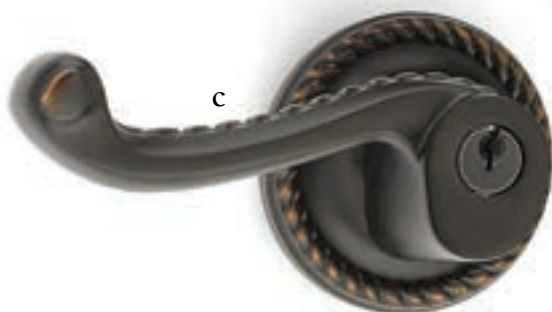

Deadbolts

a

b

c

d

Key-in Knob/Lever Locksets

- a. **Rope Key-in-Knob**
  with Rope Rosette French Antique
- b. **Rope Key-in-Lever**
  with Rope Rosette Satin Nickel
- c. **Rope Key-in-Lever**
  with Rope Rosette Oil Rubbed Bronze
- d. **Rope Key-in-Knob**
  with Rope Rosette Oil Rubbed Bronze