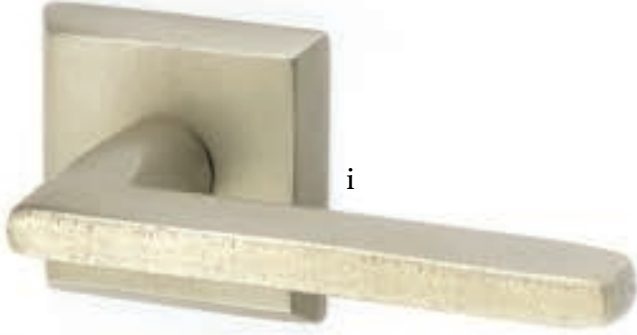

- **d. Durango Lever**
  with #1 Rosette Medium Bronze Patina
- **e. Teton Lever**
  with #6 Rosette Medium Bronze Patina
- **f. Aurora Lever**
  with #4 Rosette Flat Black Bronze Patina
- **g. Montrose Lever**
  with #3 Rosette Tumbled White Bronze
- **h. Yuma Lever**
  with #4 Rosette Medium Bronze Patina
- **i. Lariat Lever**
  with #6 Rosette Tumbled White Bronze
- **j. Cody Lever**
  with #2 Rosette Medium Bronze Patina