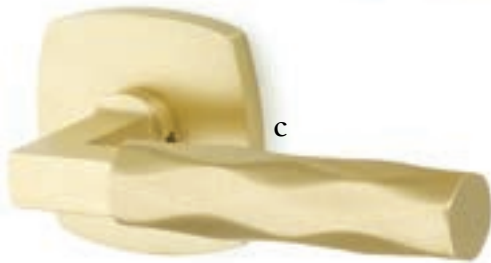

New level of customization. Choose your textured lever grip, stem design, and pair with any of our available rosettes options--in any mix of finishes--for hundreds of unique combinations, made just for you and your home project.

- a. **T-Bar** Polished Nickel - Lifetime . **Hammered** Polished Nickel - Lifetime with **Square Rosette** Polished Nickel - Lifetime
- b. **L-Square** Polished Nickel - Lifetime . **Tribeca** Unlacquered Brass with **Square Rosette** Unlacquered Brass
- c. **L-Square** Satin Brass . **Tribeca** Satin Brass with **Urban Modern Rosette** Satin Brass
- d. **L-Square** Polished Chrome . **Faceted** Flat Black with **Square Rosette** Flat Black
- e. **T-Bar** Unlacquered Brass . **Faceted** Polished Chrome with **Disk Rosette** Flat Black
- f. **T-Bar** Flat Black . **Knurled** Satin Brass with **Urban Modern Rosette** Flat Black