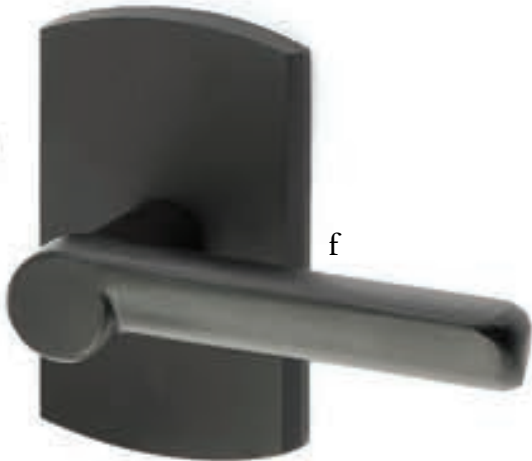

Stretto Rectangular Privacy
1-1/2" x 11" with Teton Lever
Flat Black Bronze Patina

Sideplate Locksets

- a. Missoula Non-Keyed**
7-1/4" Overall with Round Knob
Flat Black Bronze Patina
- b. Missoula Keyed**
5-1/2" C-to-C with Yuma Lever
Tumbled White Bronze
- c. Rectangular Keyed**
5-1/2" C-to-C with Butte Knob
Medium Bronze Patina
- d. Rectangular Non-Keyed**
7" Overall with Bronze Egg Knob
Tumbled White Bronze

Passage & Privacy Leversets

Mix and match rustic levers, rosettes, and finishes showcase a durable style in a bronze patina finish.

a

b

c

- a. Bryce Lever
with #3 Rosette Medium Bronze Patina
- b. Cimarron Lever
with #2 Rosette Medium Bronze Patina
- c. Mariposa Lever
with #4 Rosette Tumbled White Bronze