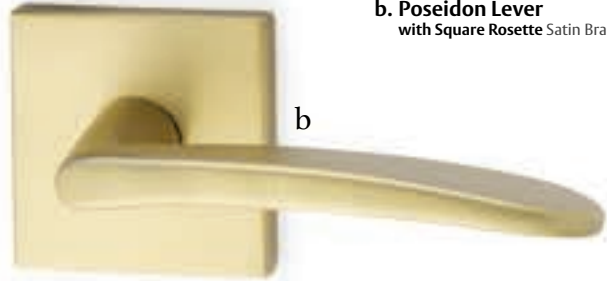

Top **Breslin Lever** with **Square Rosette** Satin Brass

Bottom **Dumont Lever** with **Modern Rectangular Rosette** Polished Chrome

Passage & Privacy Leversets

With no predetermined combination of levers, rosettes and finishes, we let you define your own style.

a

b

c

d

e

- a. Spencer Lever**
with Square Rosette Satin Nickel
- b. Myles Lever**
with Disk Rosette Flat Black
- c. Dumont Lever**
with Modern Rectangular Rosette Polished Chrome
- d. Aston Lever**
with Disk Rosette Satin Brass
- e. Freestone Lever**
with Urban Modern Rosette Satin Nickel
- f. Breslin Lever**
with Square Rosette Polished Nickel - Lifetime

f

Passage & Privacy Leversets

With no predetermined combination of levers, rosettes and finishes, we let you define your own style.

a. **Geneva Lever**
with Square Rosette Oil Rubbed Bronze

b. **Poseidon Lever**
with Square Rosette Satin Brass