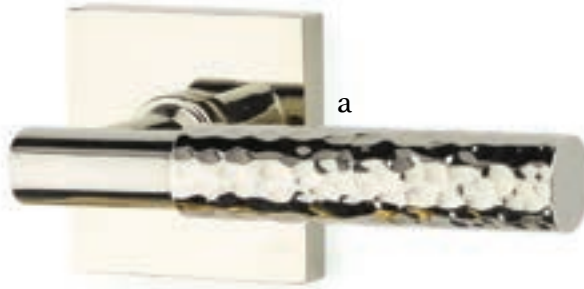

New level of customization. Choose your textured lever grip, stem design, and pair with any of our available rosettes options--in any mix of finishes--for hundreds of unique combinations, made just for you and your home project.

- a. **T-Bar** Polished Nickel - Lifetime . **Hammered** Polished Nickel - Lifetime with **Square Rosette** Polished Nickel - Lifetime
- b. **L-Square** Polished Nickel - Lifetime . **Tribeca** Unlacquered Brass with **Square Rosette** Unlacquered Brass
- c. **L-Square** Satin Brass . **Tribeca** Satin Brass with **Urban Modern Rosette** Satin Brass
- d. **L-Square** Polished Chrome . **Faceted** Flat Black with **Square Rosette** Flat Black
- e. **T-Bar** Unlacquered Brass . **Faceted** Polished Chrome with **Disk Rosette** Flat Black
- f. **T-Bar** Flat Black . **Knurled** Satin Brass with **Urban Modern Rosette** Flat Black