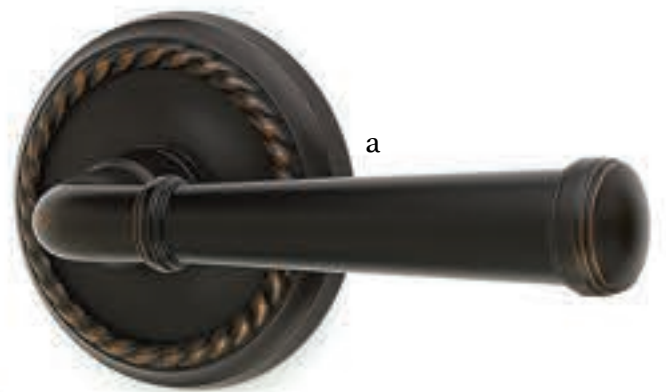

Polished Brass - Lifetime
US3

French Antique
US7

Oil Rubbed Bronze
US10B

Satin Nickel
US15

Pewter
US15A

Polished Chrome
US26

Merrimack Lever with Wilshire Rosette Satin Nickel

Passage & Privacy Leversets

Levers with beautiful detailing, perfect for adding a touch of heritage.

a. Merrimack Lever
with Rope Rosette Oil Rubbed Bronze
b. Rope Lever
with Rope Rosette Satin Nickel

c. Coventry Lever
with Rope Rosette French Antique
d. Elan Lever
with Oval Rosette Pewter
e. Wembley Lever
with Regular Rosette Oil Rubbed Bronze
f. Santa Fe Lever
with Quincy Rosette Polished Brass - Lifetime
g. Ribbon & Reed Lever
with #8 Rosette Oil Rubbed Bronze