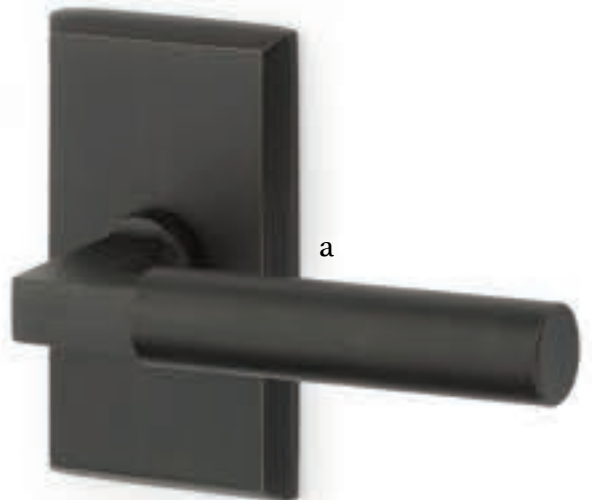

Passage & Privacy Leversets

Mix and match rustic levers, rosettes, and finishes showcase a durable style in a bronze patina finish.

a

b

c

- a. Bryce Lever
  with #3 Rosette Medium Bronze Patina
- b. Cimarron Lever
  with #2 Rosette Medium Bronze Patina
- c. Mariposa Lever
  with #4 Rosette Tumbled White Bronze