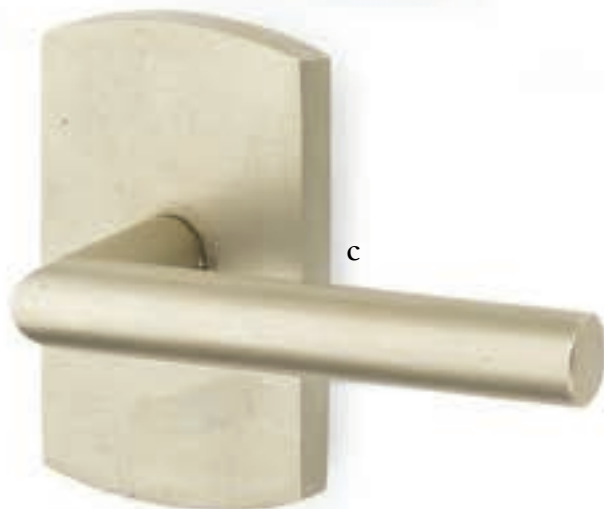

Stretto Narrow Trim Locksets

Modern trim styles cast in bronze to create a truly unique look.

Stretto Rectangular Non-Keyed
2" x 10" with Round Knob
Tumbled White Bronze

Stretto Rectangular Keyed
2" x 10" with Modern Square Crystal Knob
Medium Bronze Patina

Stretto Rectangular Privacy
1-1/2" x 11" with Teton Lever
Flat Black Bronze Patina

Sideplate Locksets

- a. Missoula Non-Keyed**
7-1/4" Overall with Round Knob
Flat Black Bronze Patina
- b. Missoula Keyed**
5-1/2" C-to-C with Yuma Lever
Tumbled White Bronze
- c. Rectangular Keyed**
5-1/2" C-to-C with Butte Knob
Medium Bronze Patina
- d. Rectangular Non-Keyed**
7" Overall with Bronze Egg Knob
Tumbled White Bronze

Passage & Privacy Leversets

Mix and match rustic levers, rosettes, and finishes showcase a durable style in a bronze patina finish.

a

b

c

- a. Bryce Lever
with #3 Rosette Medium Bronze Patina
- b. Cimarron Lever
with #2 Rosette Medium Bronze Patina
- c. Mariposa Lever
with #4 Rosette Tumbled White Bronze